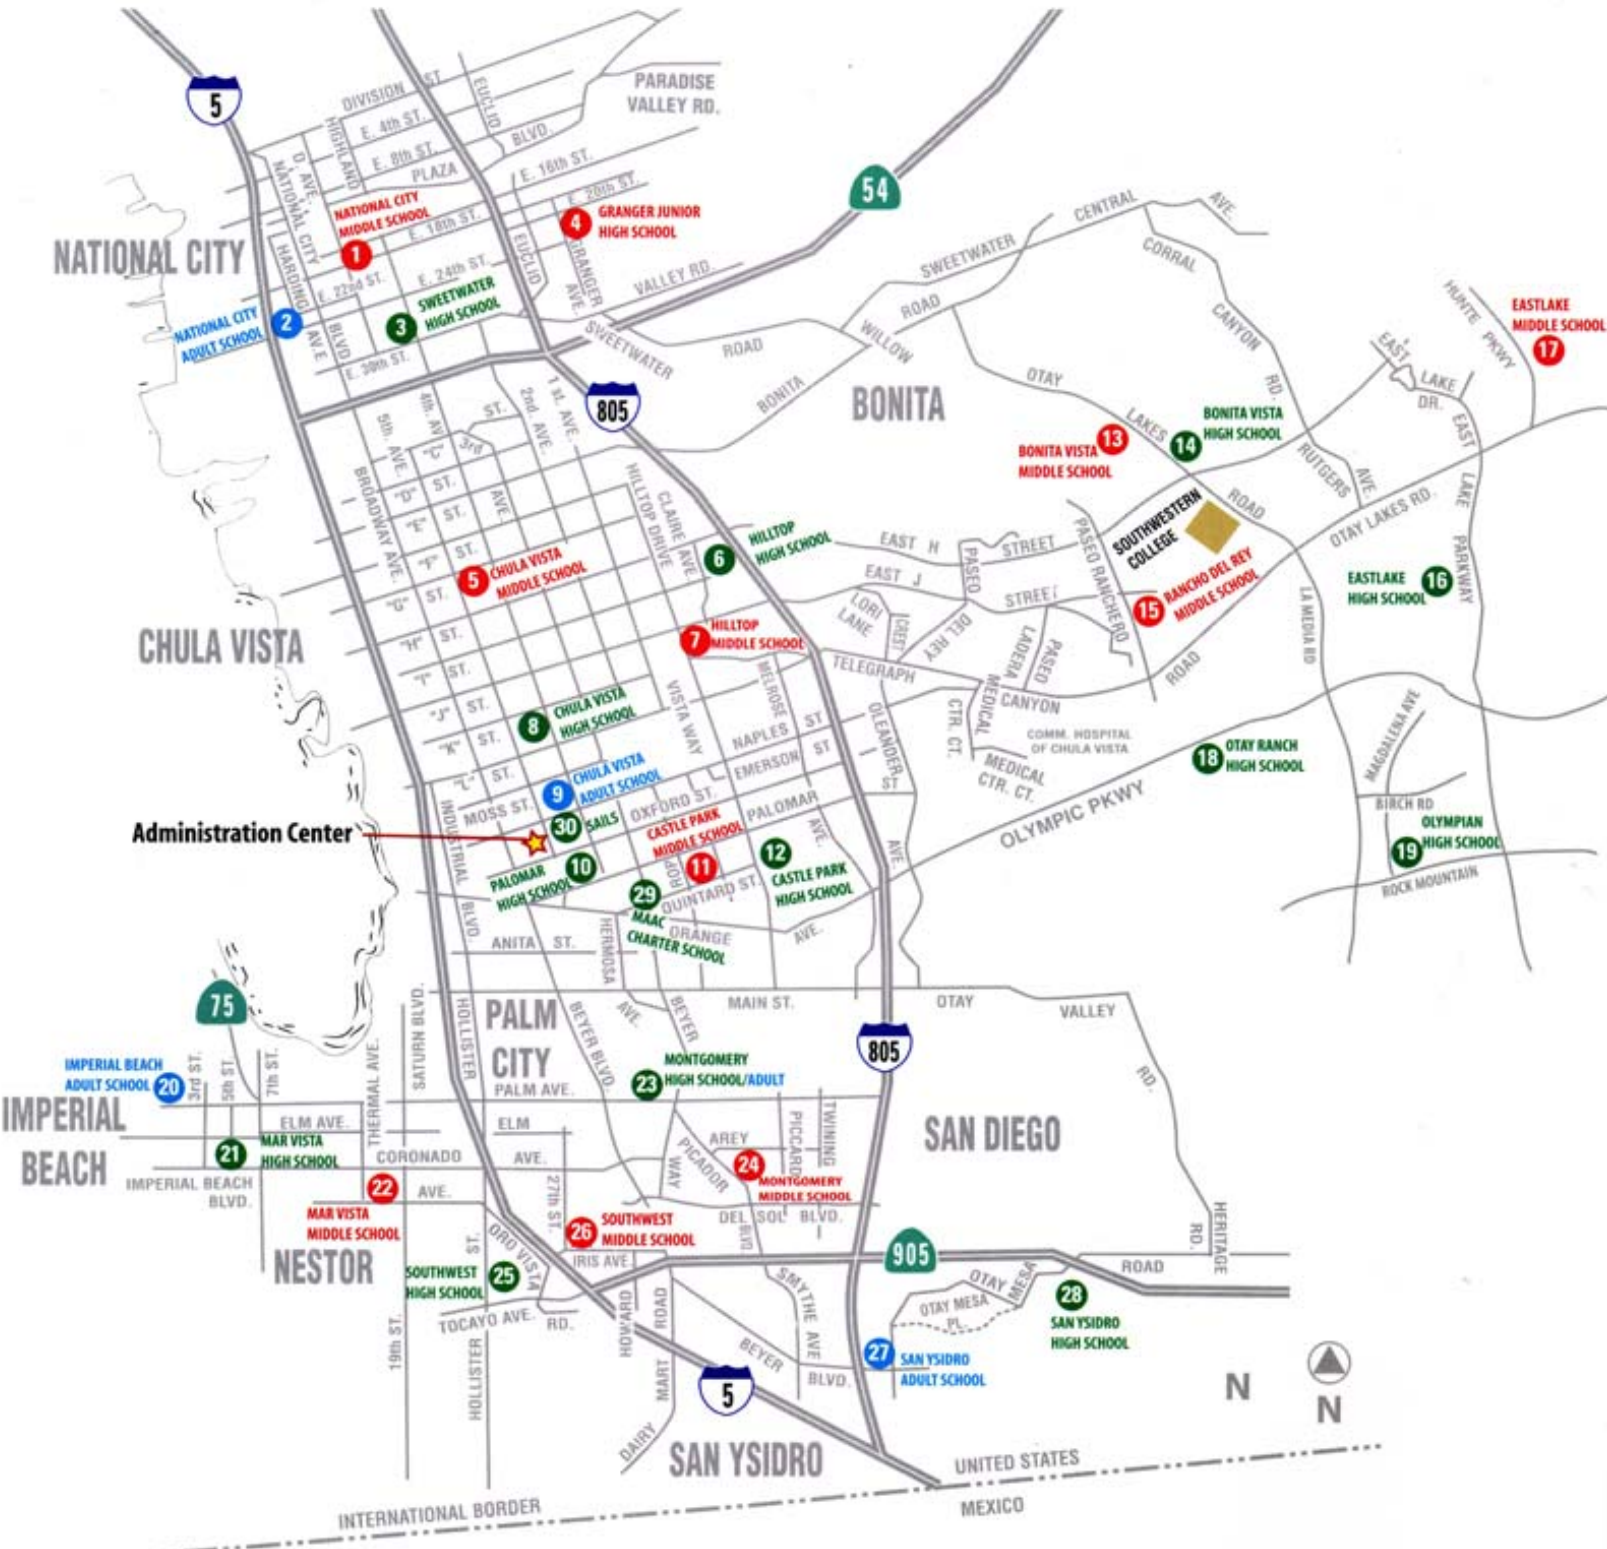

Sweetwater Union High School District Map

LEGEND

- Junior Highs & Middle Schools
- Senior Highs
- Adult Schools