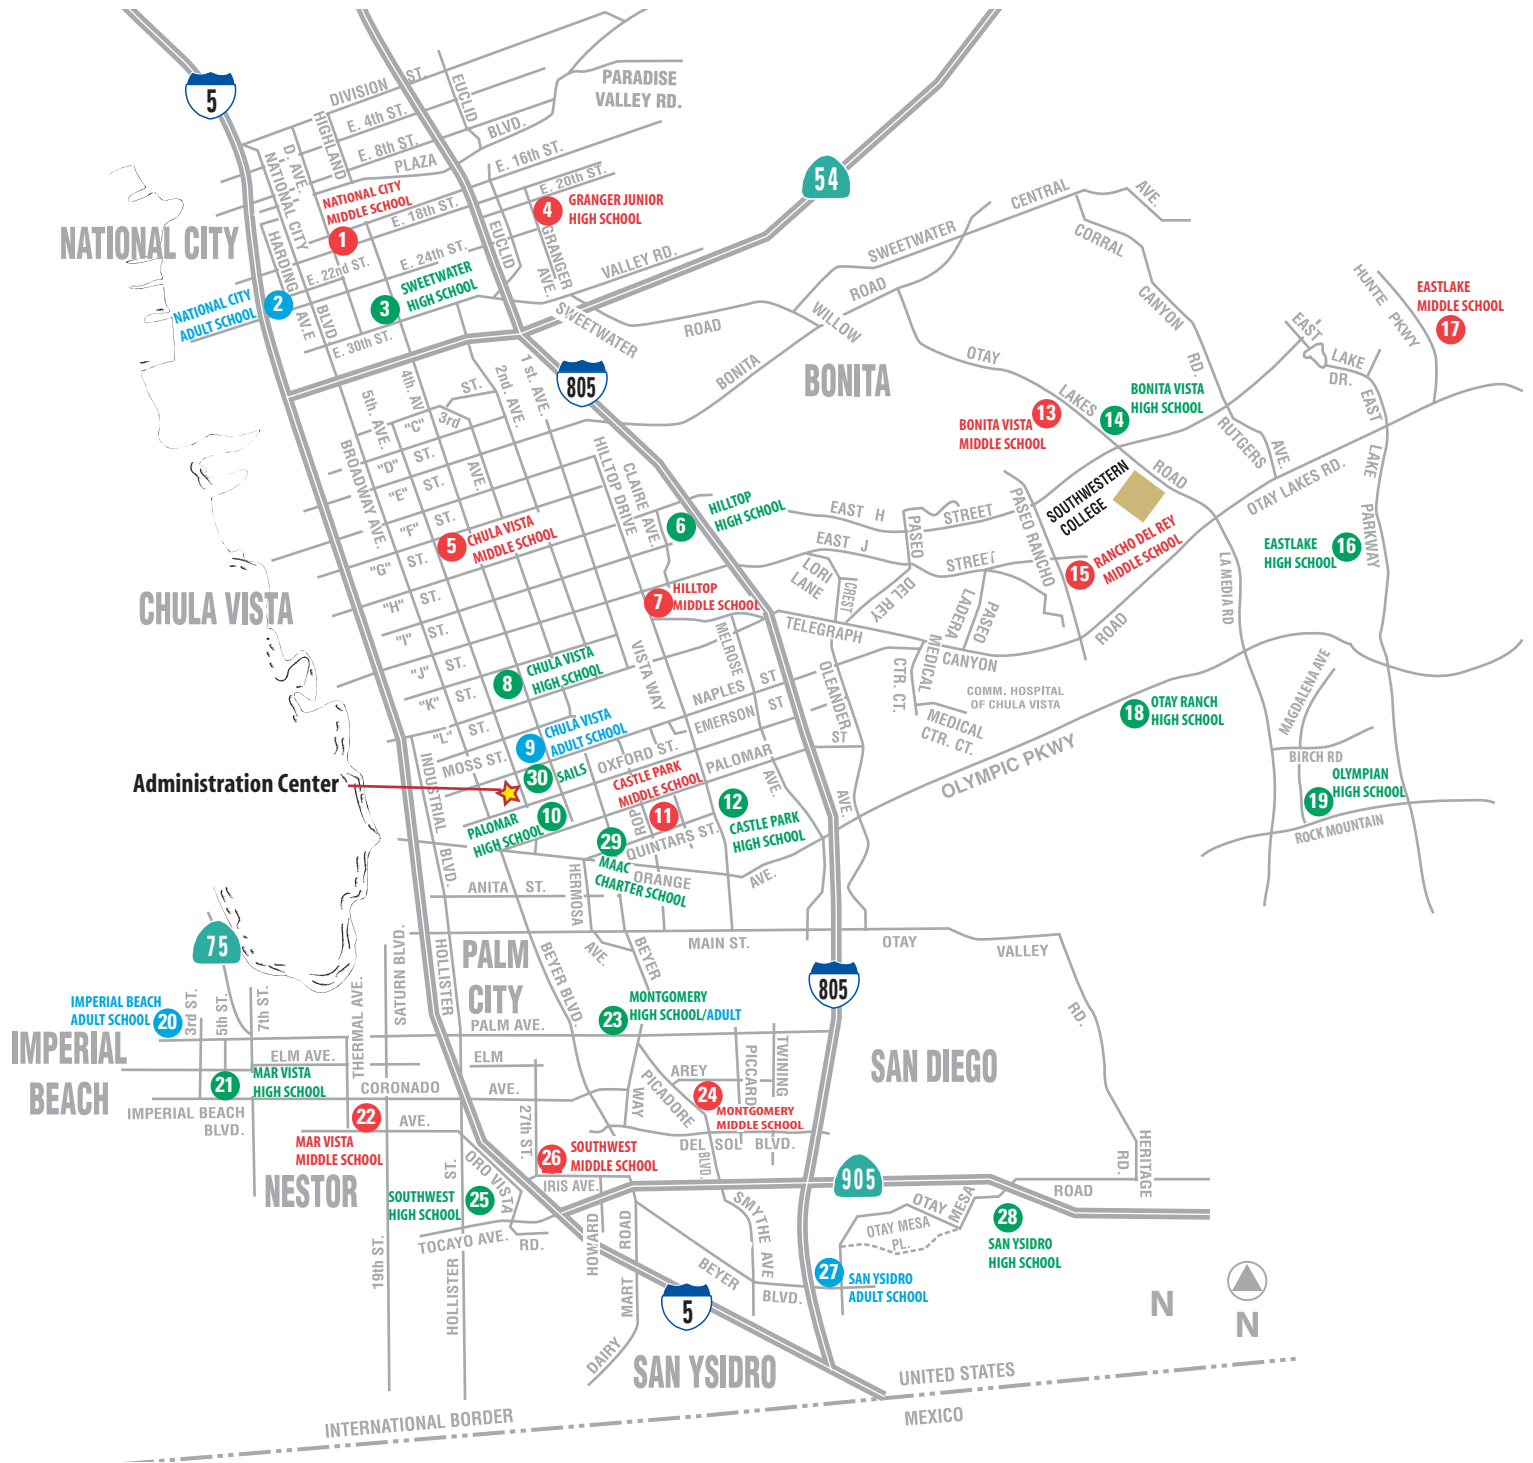

Sweetwater Union High School District Map

LEGEND

- Junior Highs & Middle Schools
- Senior Highs
- Adult Schools