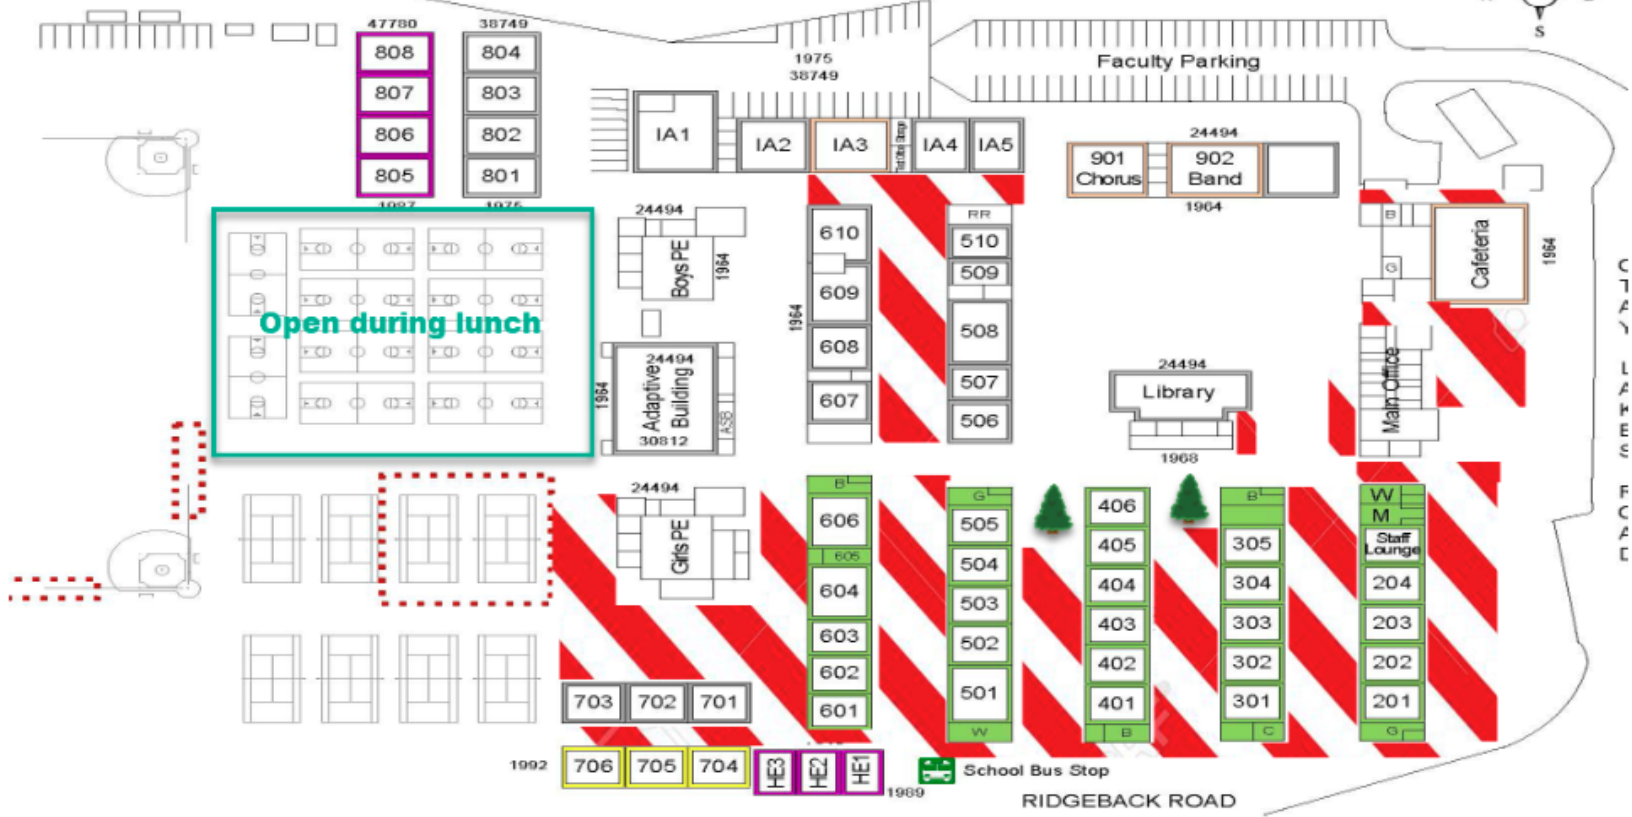

**BONITA VISTA MIDDLE SCHOOL**  
 650 OTAY LAKES ROAD  
 CHULA VISTA, CA 91910  
 (619) 397-2200

- Students are to refrain from hanging out in the red areas on this map during lunch and nutrition break.
- Students can sit in the grass up to the first tree in the 400 and 500 hallway only.
- Please refrain from blocking the main corridor from the 200 building to the 600 building.